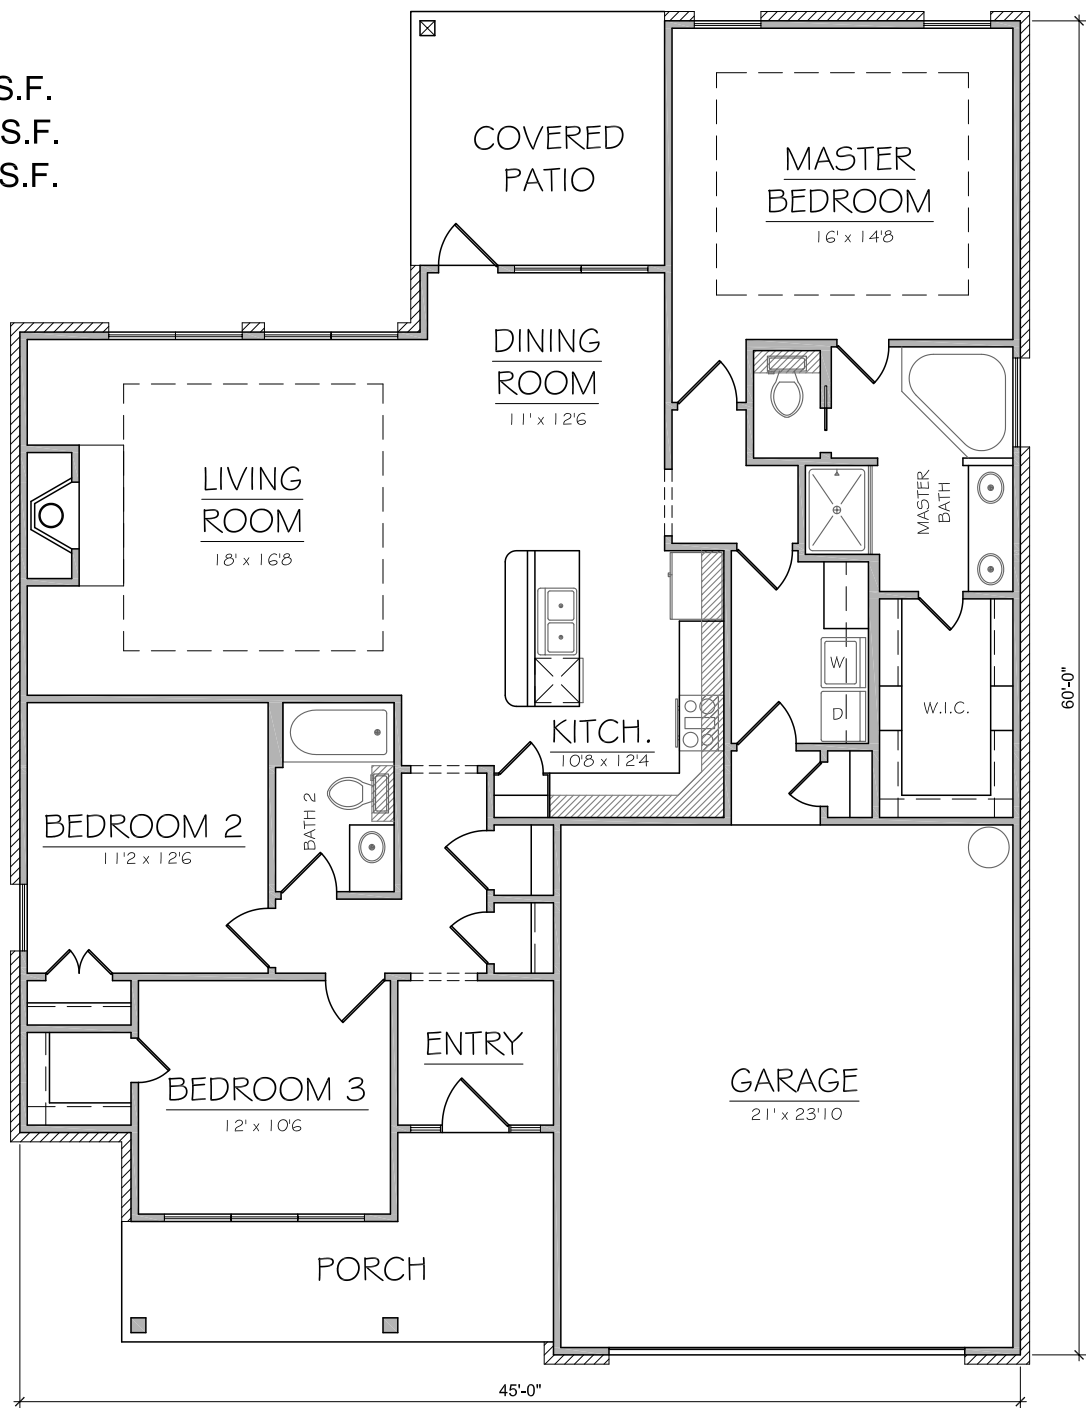

THE BAYFIELD

HEATED: 1639 S.F.
GARAGE: 508 S.F.
SLAB: 2467 S.F.