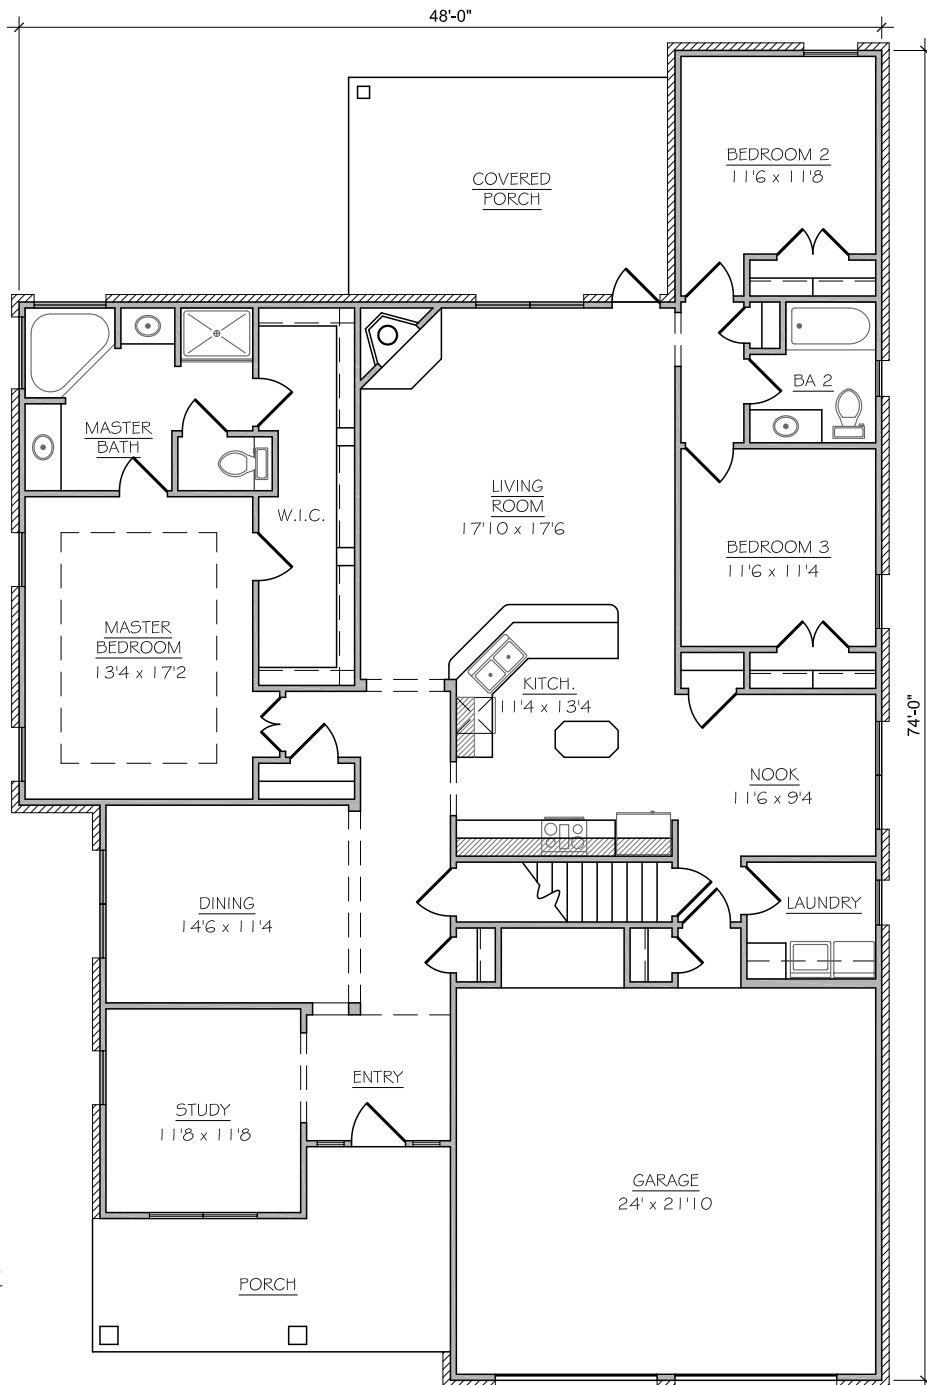

THE FISHER

SQUARE FOOTAGES

HEATED: 2124
GARAGE: 575
SLAB: 3161