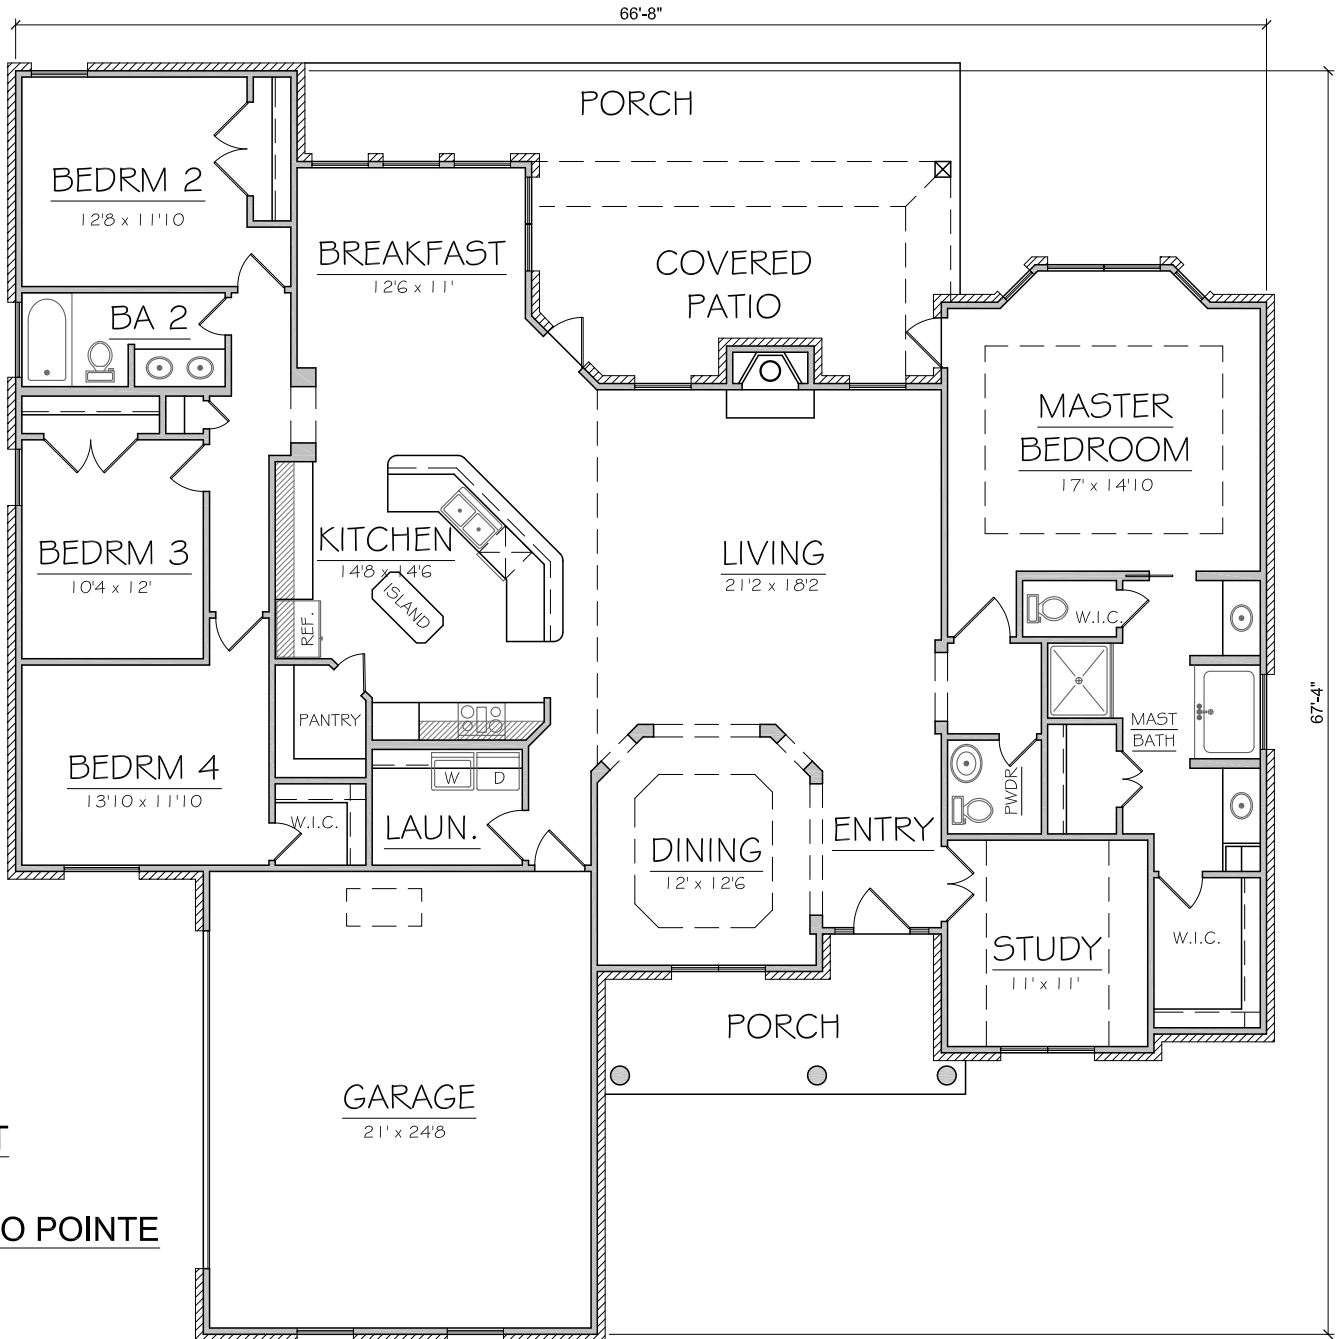

Your Home...
Your Way!

KEYWEST
2489 sq.ft.

PALMETTO POINTE
LOT 37