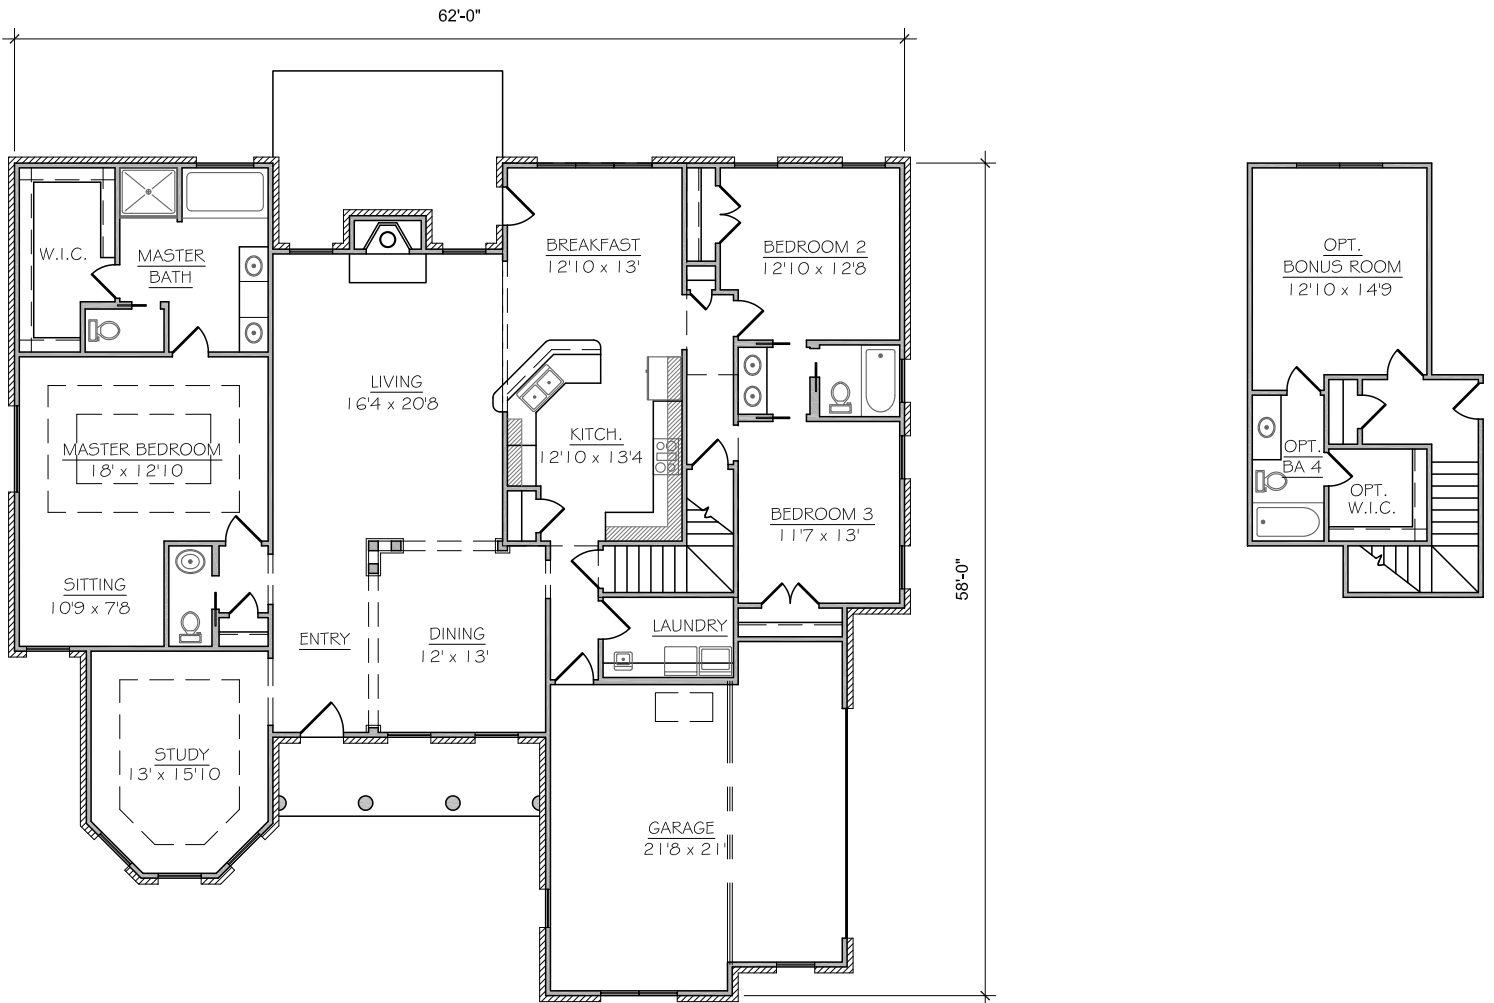

### THE NATHANIEL

### SQUARE FOOTAGES

HEATED: 2692  
 GARAGE: 471  
 SLAB: 3184