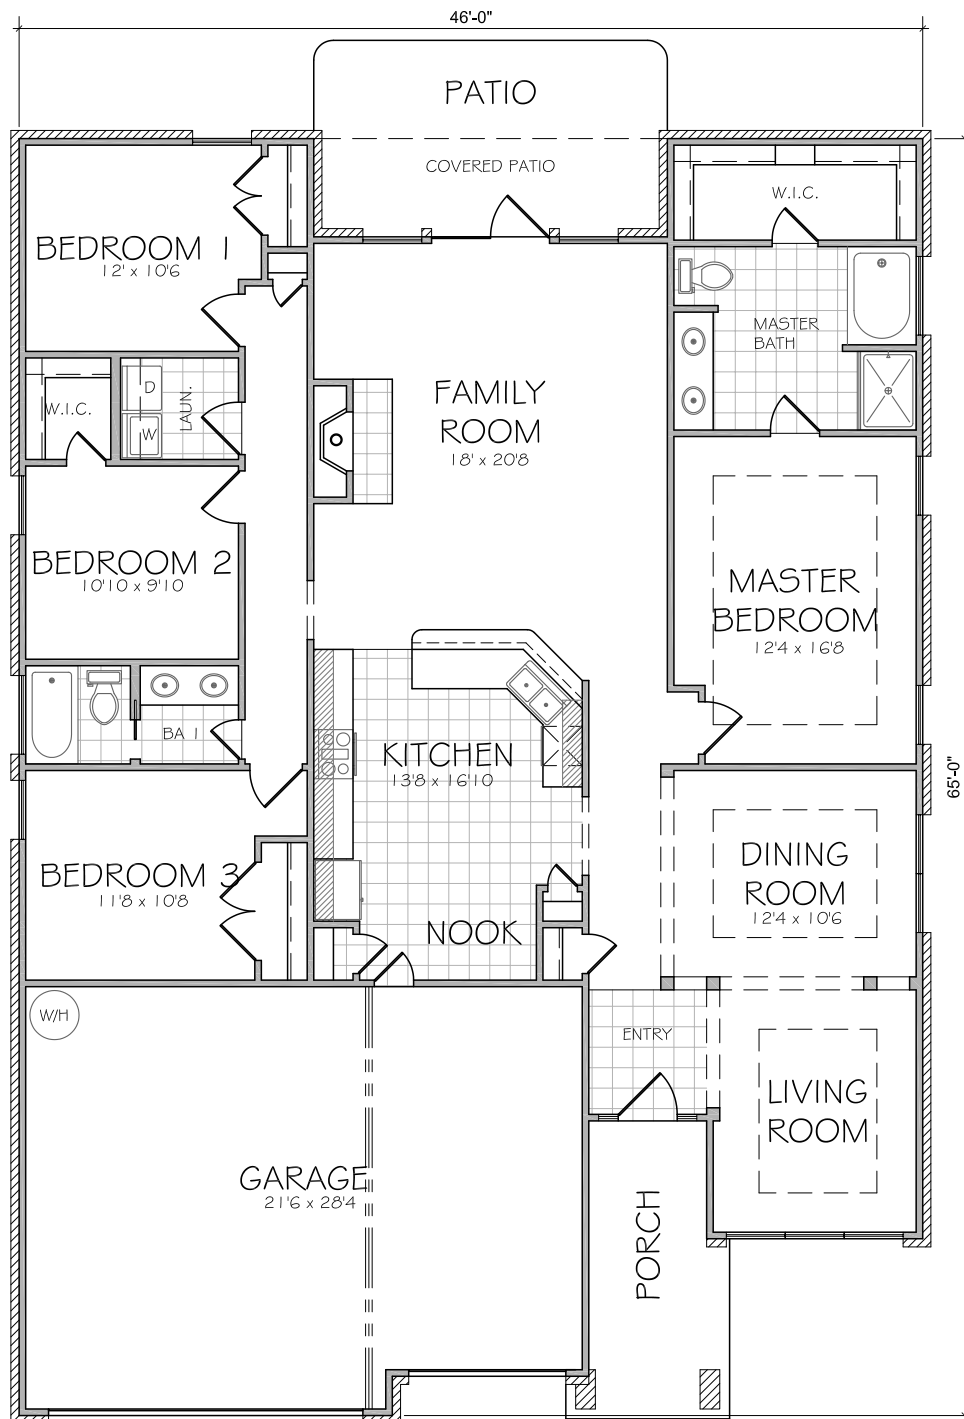

THE RICHDALE

SQUARE FOOTAGES	
HEATED:	2080
GARAGE:	623
SLAB:	3054