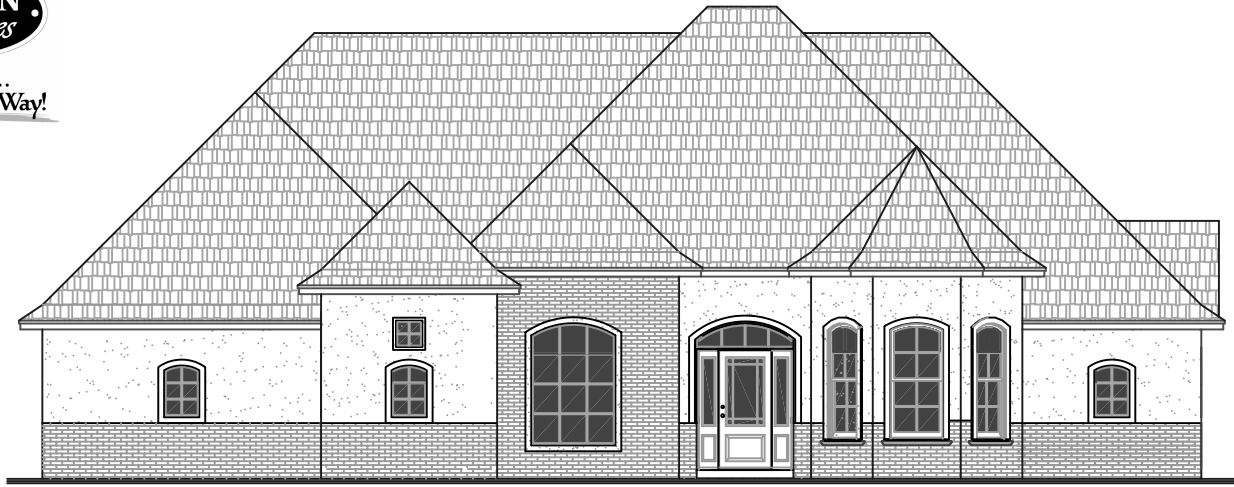

Your Home...
Your Way!

STONELAKE MANOR
WHITNEY OAKS LOT 3
PALMETTO POINTE LOT 36

2,947 sq. ft.