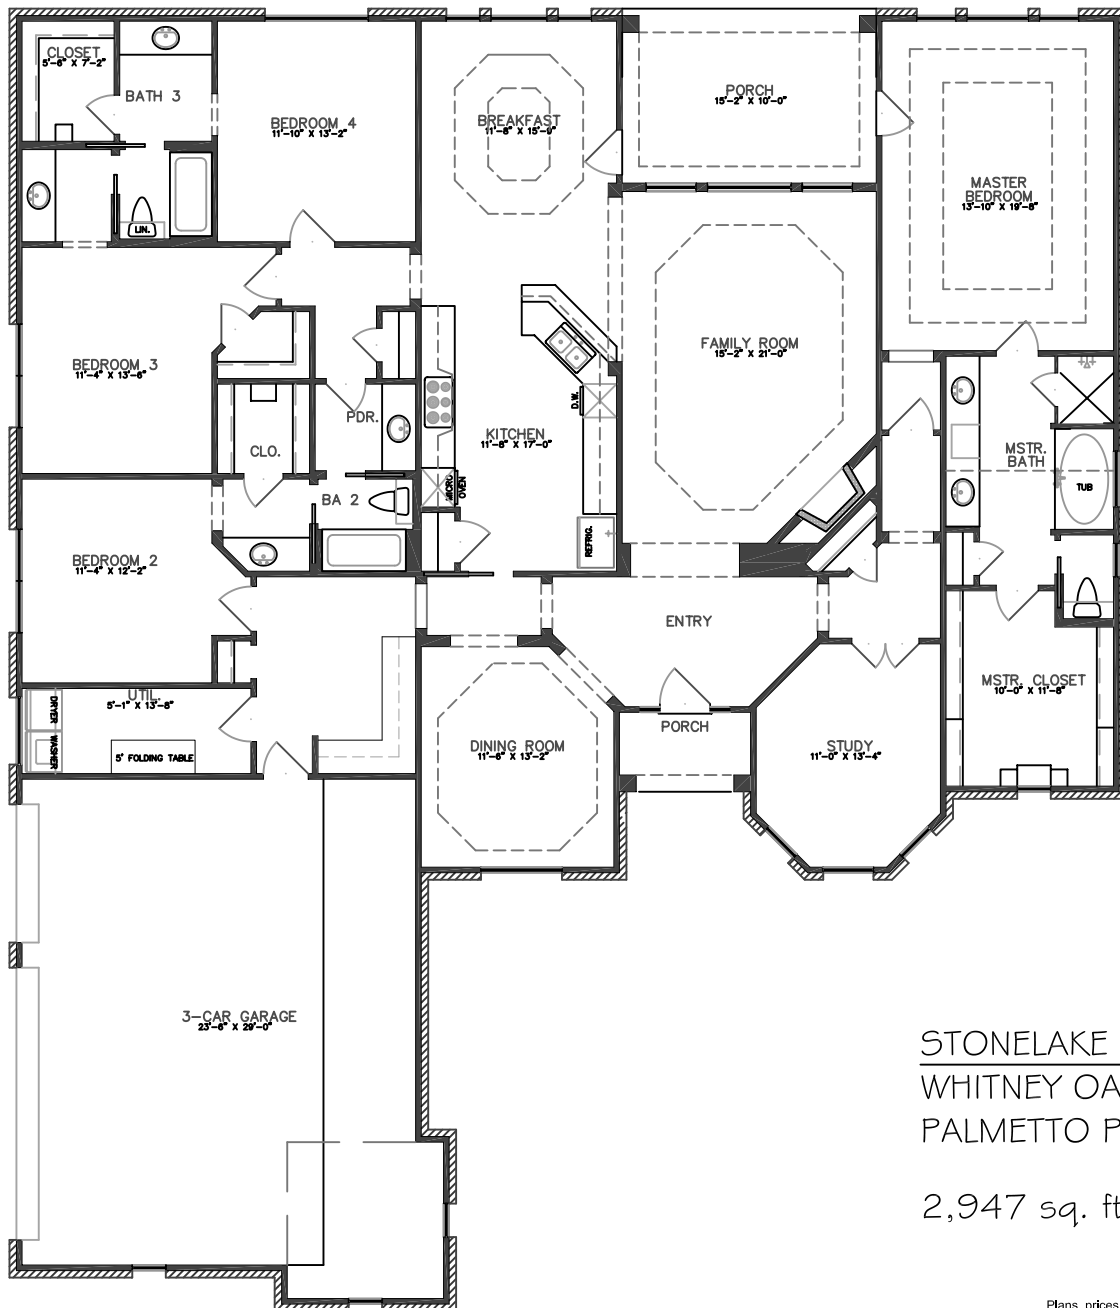

Your Home...
Your Way!

STONELAKE MANOR
WHITNEY OAKS LOT 3
PALMETTO POINTE LOT 36

2,947 sq. ft.